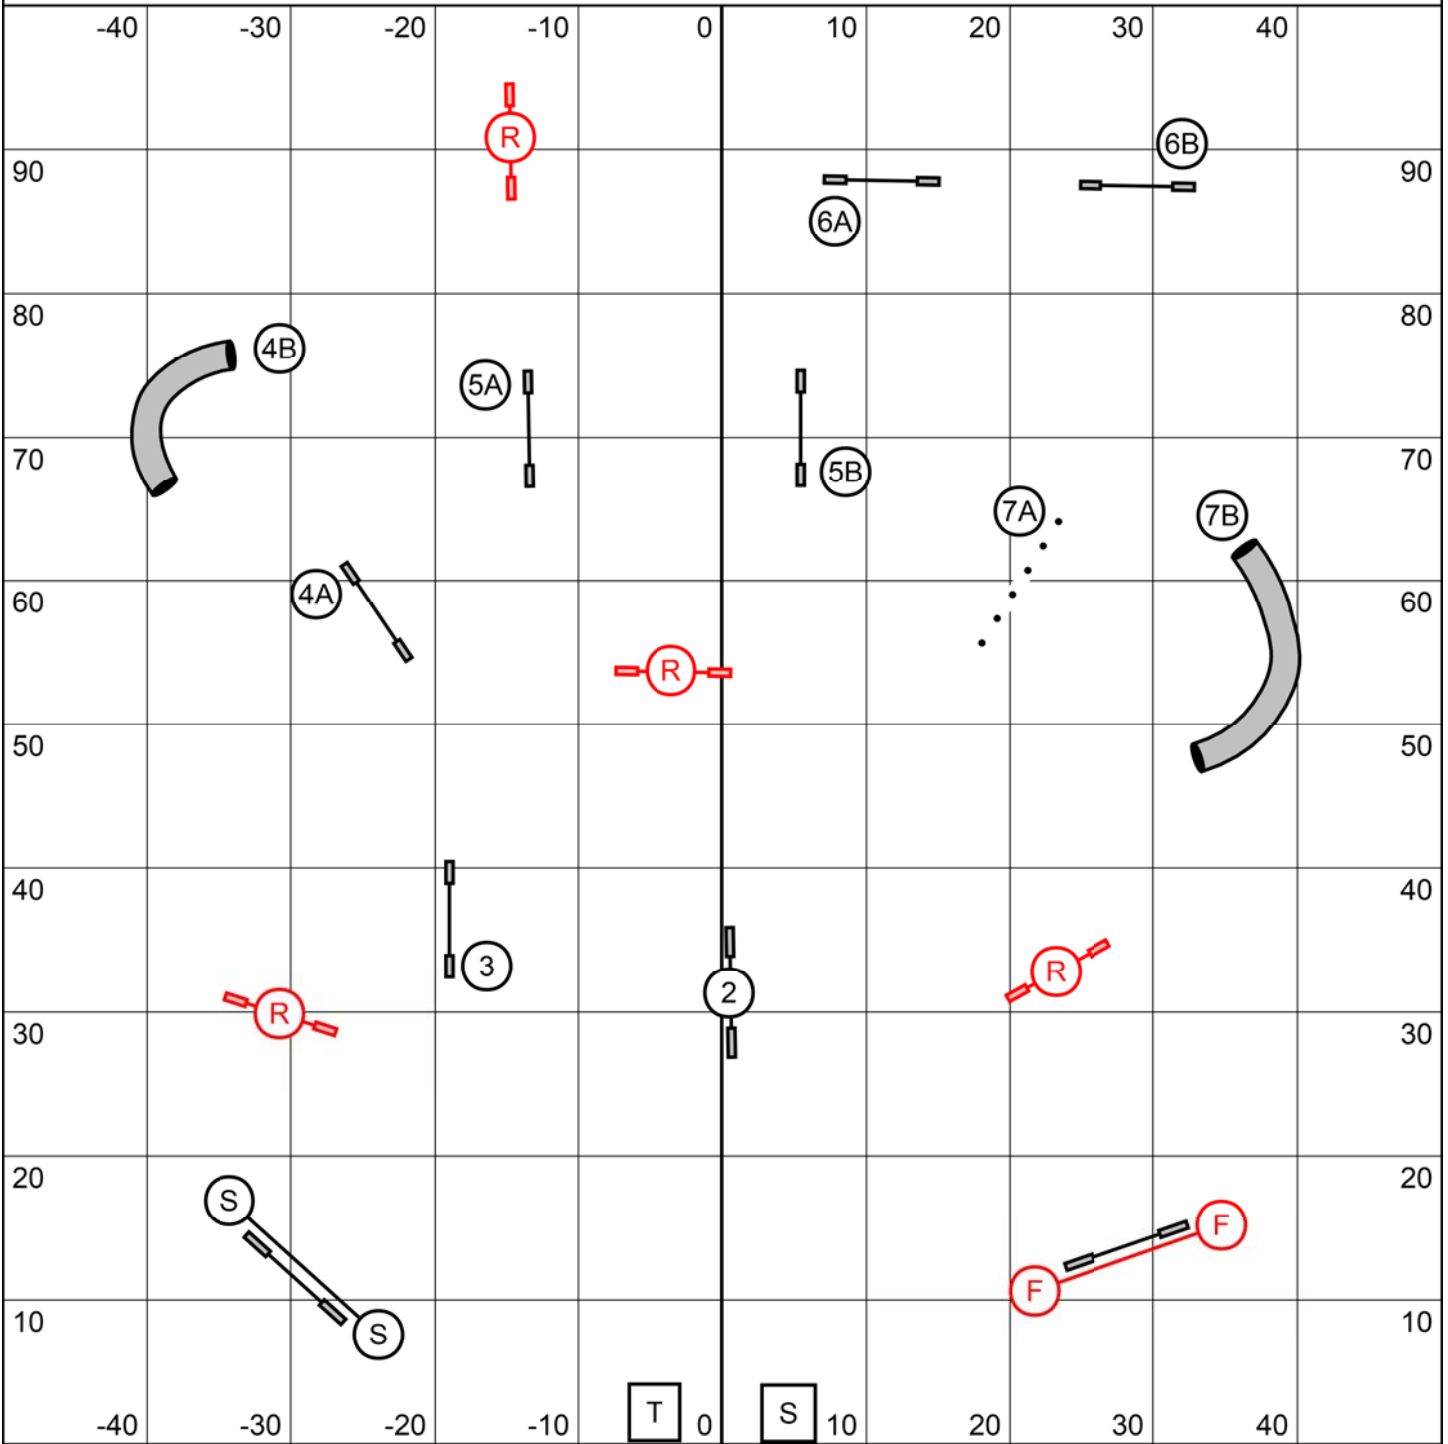

**3 OR 4 Reds**

LG (C 24", 20", P20" P16")- :48sec

MD (C16", P12")- :53sec

SM (C12", 8", P8" P4")- :58sec

Start jump bi-directional  
Finish jump live at all times

**Team Snooker**  
**Cynosport World Games 2023**

**Friday**  
**Oct 20, 2023**

Designed by Scott Lovelis